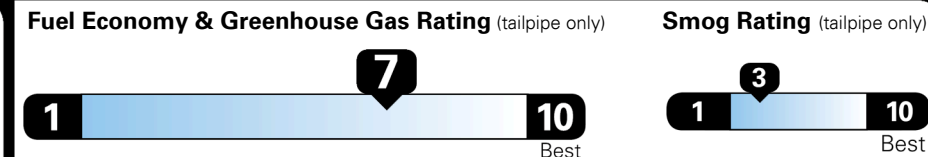

This vehicle emits 250 grams CO₂ per mile. The best emits 0 grams per mile (tailpipe only). Producing and distributing fuel also create emissions; learn more at fuel economy.gov.

Actual results will vary for many reasons, including driving conditions and how you drive and maintain your vehicle. The average new vehicle gets 28 MPG and costs $8,000 to fuel over 5 years. Cost estimates are based on 15,000 miles per year at $ 2.95 per gallon. MPGe is miles per gasoline gallon equivalent. Vehicle emissions are a significant cause of climate change and smog.

fuel economy.gov

Calculate personalized estimates and compare vehicles

GOVERNMENT 5-STAR SAFETY RATINGS

PARTS CONTENT INFORMATION

Overall Vehicle Score Not Rated

Based on the combined rating of frontal, side and rollover. Should ONLY be compared to other vehicles of similar size and weight.

Frontal Driver Not Rated

Crash Passenger Not Rated

Based on the risk of injury in a frontal impact. Should ONLY be compared to other vehicles of similar size and weight.

Side Front seat Not Rated

Crash Rear seat Not Rated

Star ratings based on the risk of injury in a side impact.

Rollover Not Rated

Star ratings based on the risk of rollover in a single-vehicle crash.

Star ratings range from 1 to 5 stars (★★★★★) with 5 being the highest.

Source: National Highway Traffic Safety Administration (NHTSA).

www.safercar.gov or 1-888-327-4236

Manufacturer's suggested retail price includes Manufacturer's recommended pre-delivery service. License and title fees, state and local taxes and other dealer installed options and accessories are not included in the manufacturer's suggested retail price.

FOR VEHICLES IN THIS CAR LINE U.S./CANADIAN PARTS CONTENT: 7 %

MAJOR SOURCES OF FOREIGN PARTS:
KOREA: 40%
MEXICO: 50%

NOTE: PARTS CONTENT DOES NOT INCLUDE FINAL ASSEMBLY, DISTRIBUTION, OR OTHER NON-PARTS COSTS.

FOR THIS VEHICLE FINAL ASSEMBLY POINT:

MEXICO

COUNTRY OF ORIGIN

ENGINE: MEXICO

TRANSMISSION: MEXICO