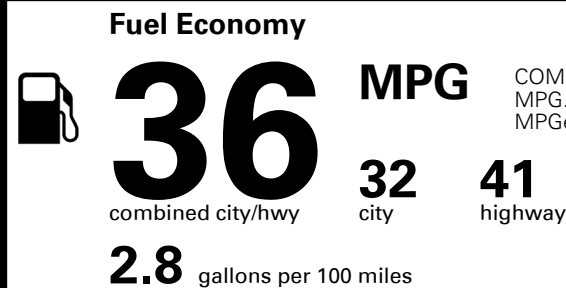

EPA DOT Fuel Economy and Environment

Gasoline Vehicle

COMPACT CARS range from 18 to 83 MPG. The best vehicle rates 132 MPGe.

**You save
$1,750**
**in fuel costs
over 5 years**
compared to the
average new vehicle.

**Annual fuel cost
$1,250**