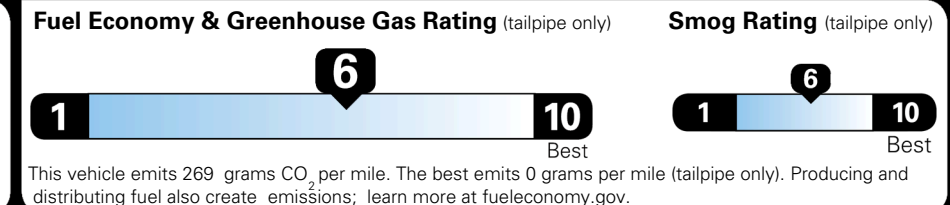

TOTAL ADDITIONAL WEIGHT: 11.4

EPA DOT Fuel Economy and Environment

Gasoline Vehicle

You save \$1,000
 in fuel costs over 5 years compared to the average new vehicle.

Annual fuel cost \$1,500

Actual results will vary for many reasons, including driving conditions and how you drive and maintain your vehicle. The average new vehicle gets 29 MPG and costs \$8,500 to fuel over 5 years. Cost estimates are based on 15,000 miles per year at \$ 3.30 per gallon. MPGe is miles per gasoline gallon equivalent. Vehicle emissions are a significant cause of climate change and smog.

fueleconomy.gov

Calculate personalized estimates and compare vehicles

GOVERNMENT 5-STAR SAFETY RATINGS

Overall Vehicle Score ★★★★★

Based on the combined rating of frontal, side and rollover. Should ONLY be compared to other vehicles of similar size and weight.