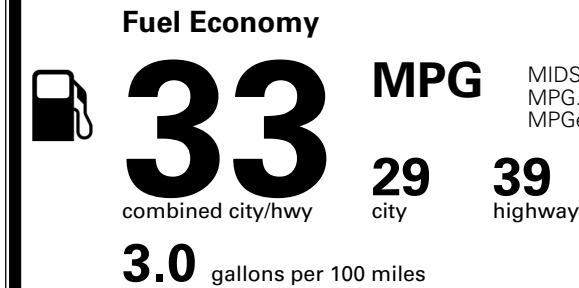

\$ 23,580.00

INLAND FREIGHT AND HANDLING

\$ 1,245.00

TOTAL MANUFACTURER'S SUGGESTED RETAIL PRICE ▶

\$ 24,825.00

*Additional terms and conditions apply.
 **Kia Connect may be currently unavailable for some Model Year 2022 and newer vehicles sold or purchased in Massachusetts; please see owners.kia.com for more information.
 NOTE: When you purchase this vehicle, Kia America, Inc. collects personal information you provide to the dealership. For information on our collection and use of personal information and your rights, please see our Privacy Policy on www.kia.com.

TOTAL ADDITIONAL WEIGHT: 11.4

EPA DOT Fuel Economy and Environment

Gasoline Vehicle

You save \$1,000
 in fuel costs over 5 years compared to the average new vehicle.

Annual fuel cost \$1,500

Actual results will vary for many reasons, including driving conditions and how you drive and maintain your vehicle. The average new vehicle gets 29 MPG and costs \$8,500 to fuel over 5 years. Cost estimates are based on 15,000 miles per year at \$ 3.30 per gallon. MPGe is miles per gasoline gallon equivalent. Vehicle emissions are a significant cause of climate change and smog.