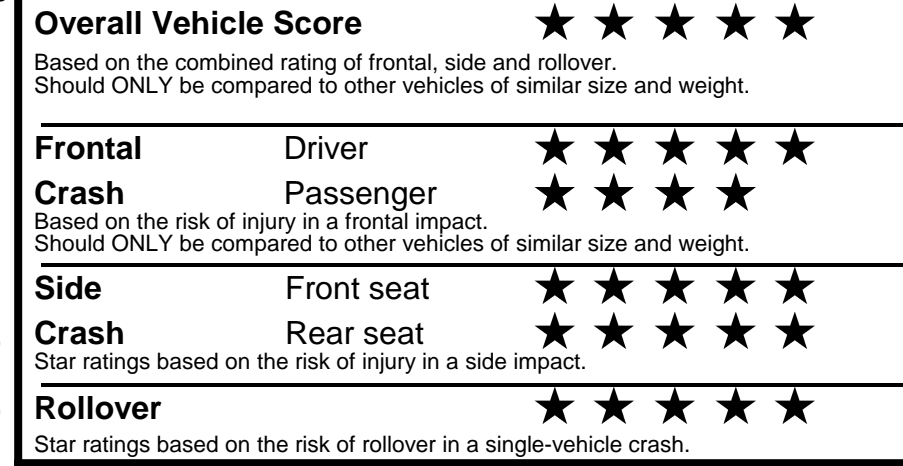

fueleconomy.gov

Calculate personalized estimates and compare vehicles

GOVERNMENT 5-STAR SAFETY RATINGS

Star ratings range from 1 to 5 stars (★★★★★) with 5 being the highest.
 Source: National Highway Traffic Safety Administration (NHTSA).
www.safercar.gov or 1-888-327-4236