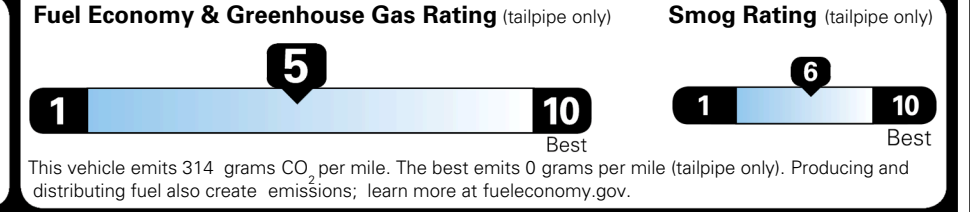

EPA DOT Fuel Economy and Environment

Gasoline Vehicle

You spend
\$250
 more in fuel costs
 over 5 years
 compared to the
 average new vehicle.

Annual fuel cost
\$1,750

Actual results will vary for many reasons, including driving conditions and how you drive and maintain your vehicle. The average new vehicle gets 29 MPG and costs \$8,500 to fuel over 5 years. Cost estimates are based on 15,000 miles per year at \$ 3.30 per gallon. MPGe is miles per gasoline gallon equivalent. Vehicle emissions are a significant cause of climate change and smog.