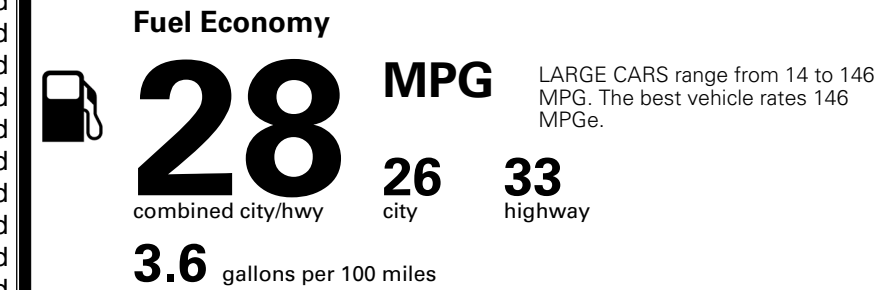

EPA DOT Fuel Economy and Environment

Gasoline Vehicle

You spend
$250
more in fuel costs
over 5 years
compared to the
average new vehicle.

Annual fuel cost
$1,750