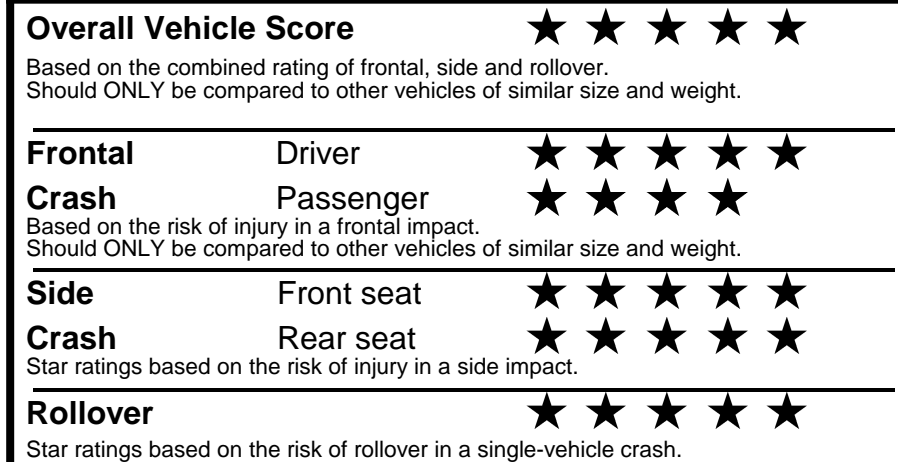

fueleconomy.gov

Calculate personalized estimates and compare vehicles

GOVERNMENT 5-STAR SAFETY RATINGS

Star ratings range from 1 to 5 stars (★★★★★) with 5 being the highest.
 Source: National Highway Traffic Safety Administration (NHTSA).
www.safercar.gov or 1-888-327-4236