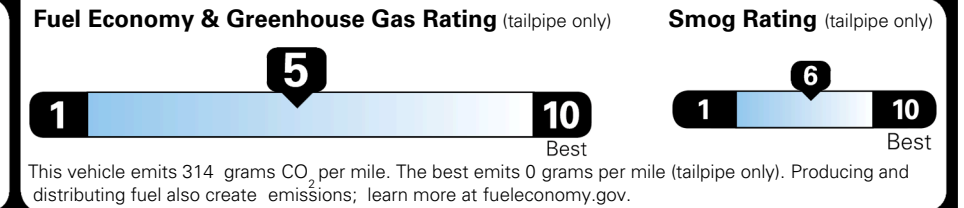

Actual results will vary for many reasons, including driving conditions and how you drive and maintain your vehicle. The average new vehicle gets 29 MPG and costs $8,500 to fuel over 5 years. Cost estimates are based on 15,000 miles per year at $ 3.30 per gallon. MPGe is miles per gasoline gallon equivalent. Vehicle emissions are a significant cause of climate change and smog.

fueleconomy.gov

Calculate personalized estimates and compare vehicles