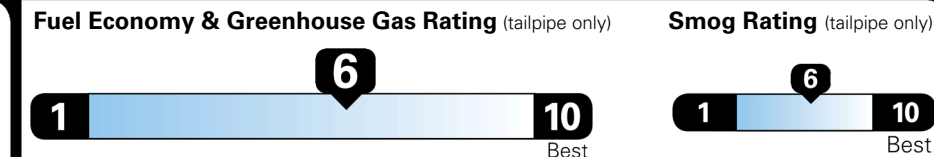

Actual results will vary for many reasons, including driving conditions and how you drive and maintain your vehicle. The average new vehicle gets 29 MPG and costs $8,500 to fuel over 5 years. Cost estimates are based on 15,000 miles per year at $ 3.30 per gallon. MPGe is miles per gasoline gallon equivalent. Vehicle emissions are a significant cause of climate change and smog.

fueleconomy.gov

Calculate personalized estimates and compare vehicles

GOVERNMENT 5-STAR SAFETY RATINGS

Overall Vehicle Score ★ ★ ★ ★ ★

Based on the combined rating of frontal, side and rollover. Should ONLY be compared to other vehicles of similar size and weight.

Frontal Driver ★ ★ ★ ★ ★

Crash Passenger ★ ★ ★ ★ ★

Based on the risk of injury in a frontal impact. Should ONLY be compared to other vehicles of similar size and weight.

Side Front seat ★ ★ ★ ★ ★

Crash Rear seat ★ ★ ★ ★ ★

Star ratings based on the risk of injury in a side impact.

Rollover ★ ★ ★ ★ ★

Star ratings based on the risk of rollover in a single-vehicle crash.

Star ratings range from 1 to 5 stars (★★★★★) with 5 being the highest.

Source: National Highway Traffic Safety Administration (NHTSA).

www.safercar.gov or 1-888-327-4236

Manufacturer's suggested retail price includes Manufacturer's recommended pre-delivery service. License and title fees, state and local taxes and other dealer installed options and accessories are not included in the manufacturer's suggested retail price.

PARTS CONTENT INFORMATION

FOR VEHICLES IN THIS CAR LINE U.S./CANADIAN PARTS CONTENT: 20 %

MAJOR SOURCES OF FOREIGN PARTS:
MEXICO: 45%
KOREA: 30%

NOTE: PARTS CONTENT DOES NOT INCLUDE FINAL ASSEMBLY, DISTRIBUTION, OR OTHER NON-PARTS COSTS.

FOR THIS VEHICLE FINAL ASSEMBLY POINT: PESQUERIA, NL, MEXICO

COUNTRY OF ORIGIN

ENGINE (MOTOR): USA

TRANSMISSION: MEXICO

*Additional terms and conditions apply.

**Kia Connect may be currently unavailable for some Model Year 2022 and newer vehicles sold or purchased in Massachusetts; please see owners.kia.com for more information.

NOTE: When you purchase this vehicle, Kia America, Inc. collects personal information you provide to the dealership. For information on our collection and use of personal information and your rights, please see our Privacy Policy on www.kia.com.