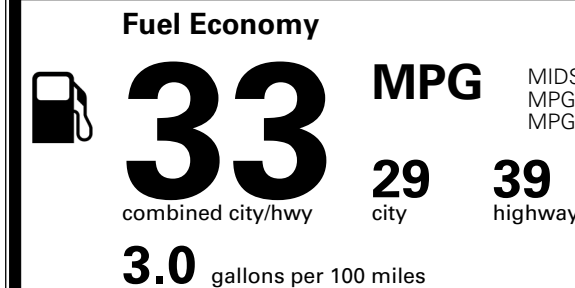

EPA DOT Fuel Economy and Environment

Gasoline Vehicle

MIDSIZE CARS range from 15 to 137 MPG. The best vehicle rates 146 MPGe.

You save $1,000
in fuel costs over 5 years compared to the average new vehicle.

Annual fuel cost $1,500