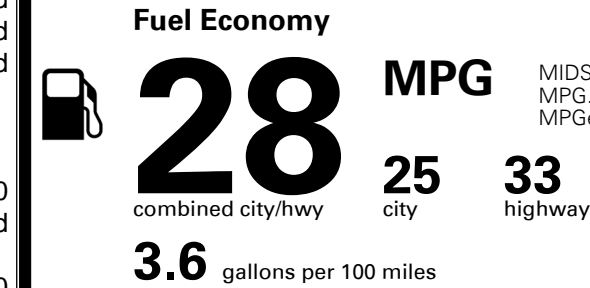

EPA DOT Fuel Economy and Environment

Gasoline Vehicle

MIDSIZE CARS range from 15 to 132 MPG. The best vehicle rates 140 MPGe.

You save $0
in fuel costs over 5 years compared to the average new vehicle.

Annual fuel cost
$1,950

Fuel Economy & Greenhouse Gas Rating (tailpipe only) Smog Rating (tailpipe only)