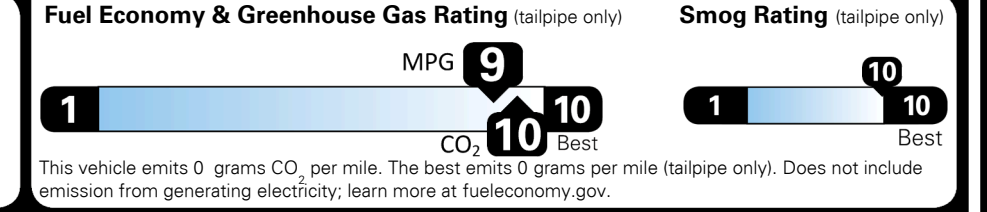

TOTAL ADDITIONAL WEIGHT: 23.7

EPA DOT Fuel Economy and Environment

Electric Vehicle

You save \$5,750
 in fuel costs over 5 years compared to the average new vehicle.

Annual fuel cost \$750

Actual results will vary for many reasons, including driving conditions and how you drive and maintain your vehicle. The average new vehicle gets 28 MPG and costs \$9,500 to fuel over 5 years. Cost estimates are based on 15,000 miles per year at \$0.16 per kW-hr. MPGe is miles per gasoline gallon equivalent. Vehicle emissions are a significant cause of global warming and smog.