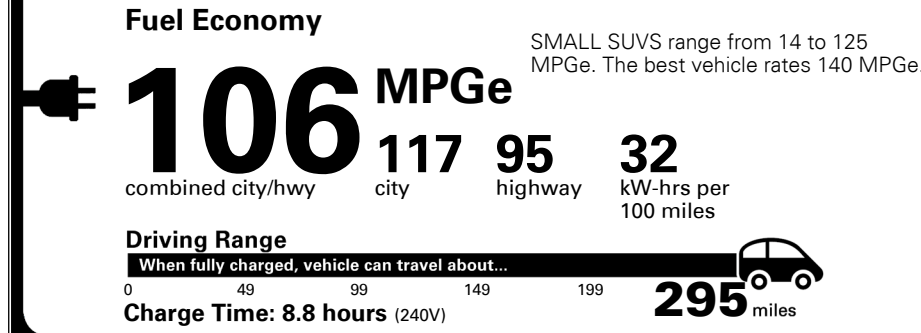

TOTAL ADDITIONAL WEIGHT: 23.7

EPA DOT Fuel Economy and Environment

Electric Vehicle

You save \$5,750
 in fuel costs over 5 years compared to the average new vehicle.

Annual fuel cost \$750

Actual results will vary for many reasons, including driving conditions and how you drive and maintain your vehicle. The average new vehicle gets 28 MPG and costs \$9,500 to fuel over 5 years. Cost estimates are based on 15,000 miles per year at \$0.16 per kW-hr. MPGe is miles per gasoline gallon equivalent. Vehicle emissions are a significant cause of global warming and smog.