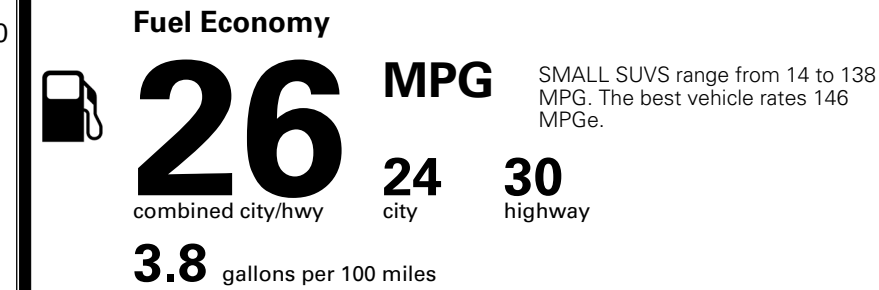

EPA DOT Fuel Economy and Environment

Gasoline Vehicle

You spend $1,000
more in fuel costs over 5 years compared to the average new vehicle.

Annual fuel cost $1,900