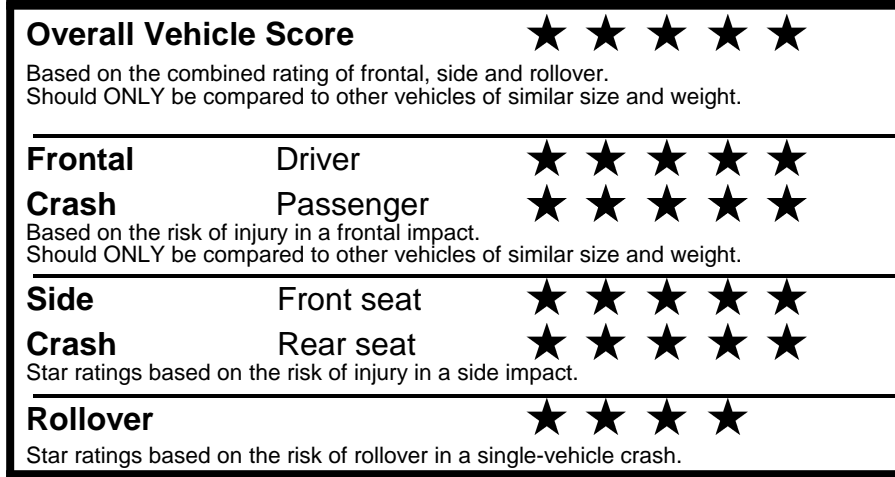

fueleconomy.gov

Calculate personalized estimates and compare vehicles

GOVERNMENT 5-STAR SAFETY RATINGS

Star ratings range from 1 to 5 stars (★★★★★) with 5 being the highest.
 Source: National Highway Traffic Safety Administration (NHTSA).
www.safercar.gov or 1-888-327-4236