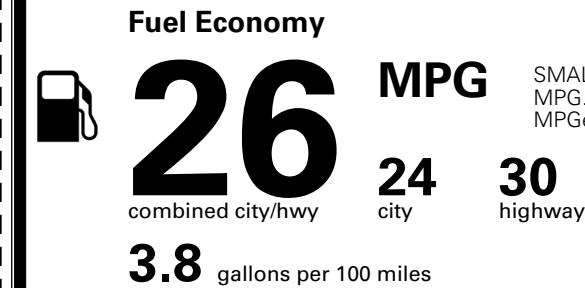

TOTAL ADDITIONAL WEIGHT: 28.3

EPA DOT Fuel Economy and Environment

SMALL SUVs range from 14 to 125 MPG. The best vehicle rates 146 MPGe.

Gasoline Vehicle

You spend **\$1,000** more in fuel costs over 5 years compared to the average new vehicle.