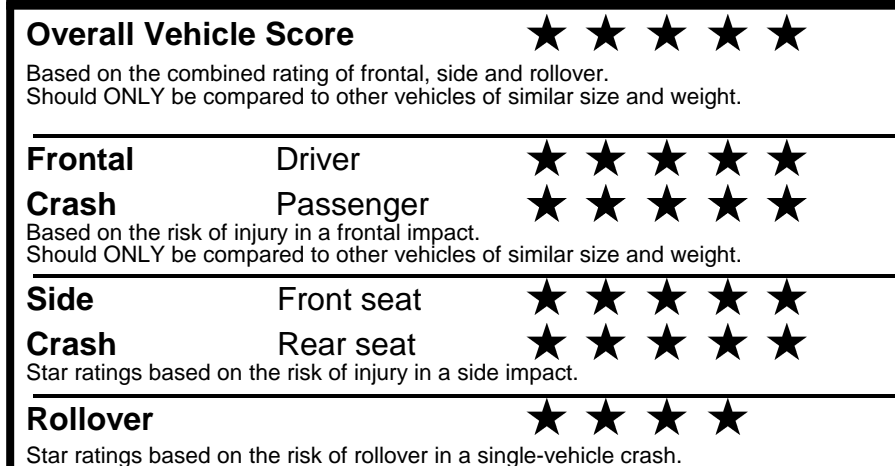

GOVERNMENT 5-STAR SAFETY RATINGS

PARTS CONTENT INFORMATION

FOR VEHICLES IN THIS CAR LINE U.S./CANADIAN PARTS CONTENT: 55 %

MAJOR SOURCES OF FOREIGN PARTS: KOREA: 30%

NOTE: PARTS CONTENT DOES NOT INCLUDE FINAL ASSEMBLY, DISTRIBUTION, OR OTHER NON-PARTS COSTS.

FOR THIS VEHICLE FINAL ASSEMBLY POINT: WEST POINT, GA, USA

COUNTRY OF ORIGIN
ENGINE (MOTOR): USA
TRANSMISSION: USA

*Additional terms and conditions apply.
**Kia Connect may be currently unavailable for some Model Year 2022 and newer vehicles sold or purchased in Massachusetts; please see owners.kia.com for more information.
NOTE: When you purchase this vehicle, Kia America, Inc. collects personal information you provide to the dealership. For information on our collection and use of personal information and your rights, please see our Privacy Policy on www.kia.com.

TOTAL ADDITIONAL WEIGHT: 10.9

Star ratings range from 1 to 5 stars (★★★★★) with 5 being the highest.
Source: National Highway Traffic Safety Administration (NHTSA).
www.safercar.gov or 1-888-327-4236

Manufacturer's suggested retail price includes Manufacturer's recommended pre-delivery service. License and title fees, state and local taxes and other dealer installed options and accessories are not included in the manufacturer's suggested retail price.