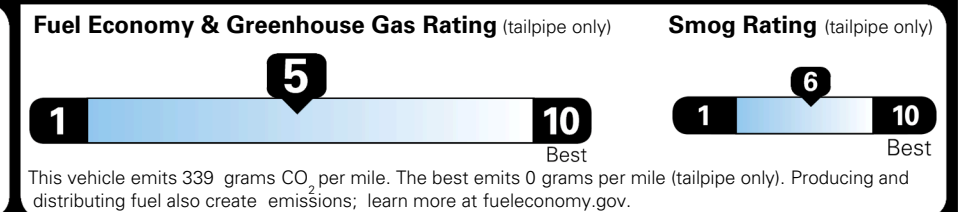

TOTAL ADDITIONAL WEIGHT: 23.6

EPA DOT Fuel Economy and Environment

Gasoline Vehicle

You spend **\$1,000** more in fuel costs over 5 years compared to the average new vehicle.

Annual fuel cost **\$1,900**

Actual results will vary for many reasons, including driving conditions and how you drive and maintain your vehicle. The average new vehicle gets 29 MPG and costs \$8,500 to fuel over 5 years. Cost estimates are based on 15,000 miles per year at \$ 3.30 per gallon. MPGe is miles per gasoline gallon equivalent. Vehicle emissions are a significant cause of climate change and smog.