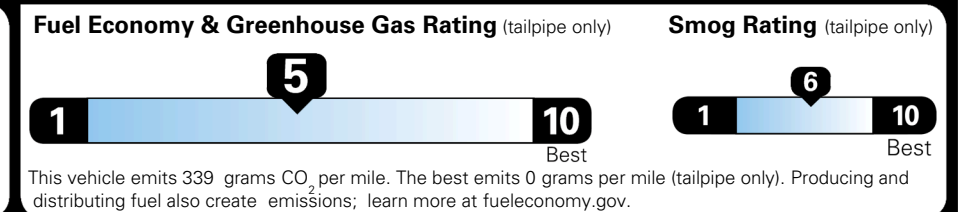

MSRP INCLUDING OPTIONS \$ 35,075.00
 INLAND FREIGHT AND HANDLING \$ 1,495.00
TOTAL MANUFACTURER'S SUGGESTED RETAIL PRICE ▶ \$ 36,570.00

TOTAL ADDITIONAL WEIGHT: 11.6

*Additional terms and conditions apply.
 **Kia Connect may be currently unavailable for some Model Year 2022 and newer vehicles sold or purchased in Massachusetts; please see owners.kia.com for more information.
 NOTE: When you purchase this vehicle, Kia America, Inc. collects personal information you provide to the dealership. For information on our collection and use of personal information and your rights, please see our Privacy Policy on www.kia.com.

EPA DOT Fuel Economy and Environment

Gasoline Vehicle

You spend \$1,000 more in fuel costs over 5 years compared to the average new vehicle.

Annual fuel cost \$1,900

Actual results will vary for many reasons, including driving conditions and how you drive and maintain your vehicle. The average new vehicle gets 29 MPG and costs \$8,500 to fuel over 5 years. Cost estimates are based on 15,000 miles per year at \$ 3.30 per gallon. MPGe is miles per gasoline gallon equivalent. Vehicle emissions are a significant cause of climate change and smog.