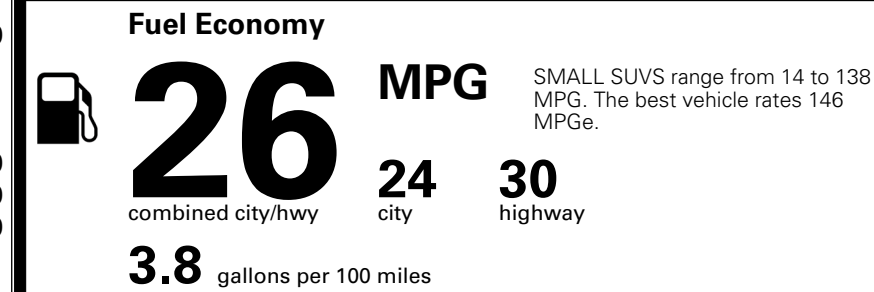

MANUFACTURER'S SUGGESTED RETAIL PRICE ▶

ADDITIONAL INSTALLED EQUIPMENT:
(In addition to or in place of standard features)
X-Line Premium Package $1,500.00
- Panoramic Sunroof w/ Power Sunshade
- Smart Power Liftgate $200.00
- LED Interior Lighting $130.00
Carpeted Floor Mats $155.00
Cargo Tray
Mud Guards

MSRP INCLUDING OPTIONS $ 35,075.00
INLAND FREIGHT AND HANDLING $ 1,495.00
TOTAL MANUFACTURER'S SUGGESTED RETAIL PRICE ▶ $ 36,570.00

TOTAL ADDITIONAL WEIGHT: 11.6

*Additional terms and conditions apply.
**Kia Connect may be currently unavailable for some Model Year 2022 and newer vehicles sold or purchased in Massachusetts; please see owners.kia.com for more information.
NOTE: When you purchase this vehicle, Kia America, Inc. collects personal information you provide to the dealership. For information on our collection and use of personal information and your rights, please see our Privacy Policy on www.kia.com.

EPA DOT Fuel Economy and Environment

Gasoline Vehicle

You spend $1,000 more in fuel costs over 5 years compared to the average new vehicle.

Annual fuel cost $1,900