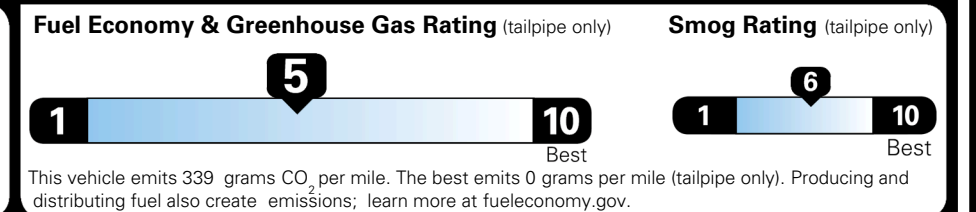

You spend $1,000 more in fuel costs over 5 years compared to the average new vehicle.

Annual fuel cost $1,900