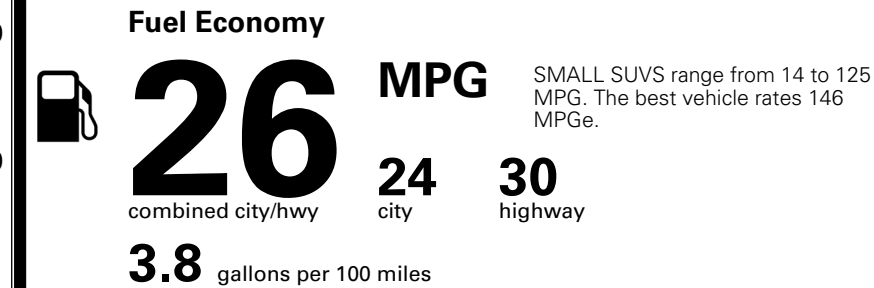

\$ 33,090.00

\$1,500.00

\$200.00

MSRP INCLUDING OPTIONS \$ 34,790.00

INLAND FREIGHT AND HANDLING \$ 1,495.00

TOTAL MANUFACTURER'S SUGGESTED RETAIL PRICE ▶ \$ 36,285.00

EPA DOT Fuel Economy and Environment

Gasoline Vehicle