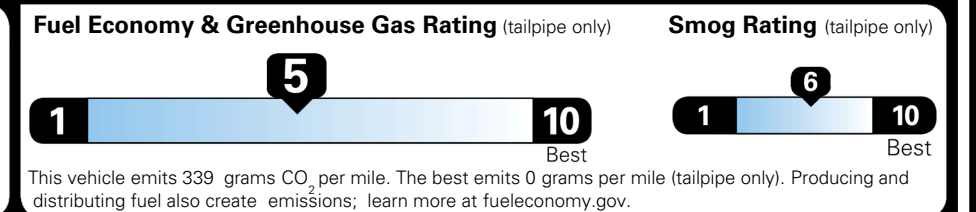

Actual results will vary for many reasons, including driving conditions and how you drive and maintain your vehicle. The average new vehicle gets 29 MPG and costs $8,500 to fuel over 5 years. Cost estimates are based on 15,000 miles per year at $ 3.30 per gallon. MPGe is miles per gasoline gallon equivalent. Vehicle emissions are a significant cause of climate change and smog.

fueleconomy.gov
Calculate personalized estimates and compare vehicles