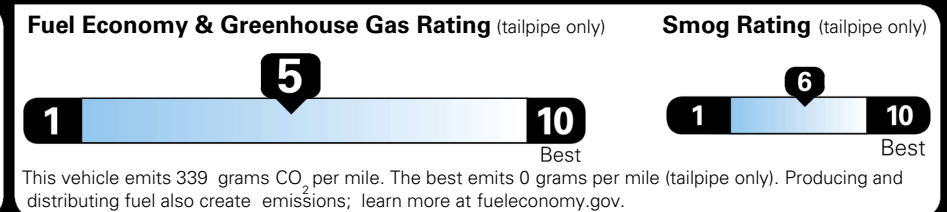

Actual results will vary for many reasons, including driving conditions and how you drive and maintain your vehicle. The average new vehicle gets 29 MPG and costs $8,500 to fuel over 5 years. Cost estimates are based on 15,000 miles per year at $ 3.30 per gallon. MPGe is miles per gasoline gallon equivalent. Vehicle emissions are a significant cause of climate change and smog.

fueleconomy.gov
Calculate personalized estimates and compare vehicles

Smartphone QR Code