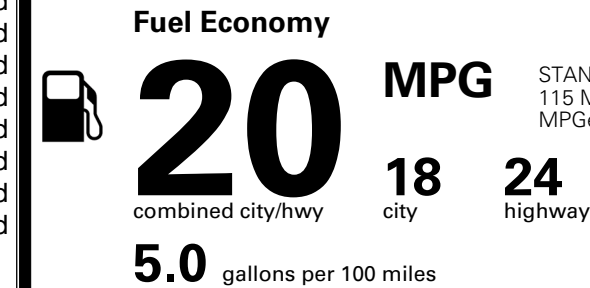

\$495.00
 \$625.00
 \$250.00
 \$200.00
 \$165.00

MSRP INCLUDING OPTIONS

\$ 49,025.00

INLAND FREIGHT AND HANDLING

\$ 1,545.00

TOTAL MANUFACTURER'S SUGGESTED RETAIL PRICE ▶

\$ 50,570.00

TOTAL ADDITIONAL WEIGHT: 14.4

EPA DOT Fuel Economy and Environment

Gasoline Vehicle

You spend **\$4,000** more in fuel costs over 5 years compared to the average new vehicle.

Annual fuel cost **\$2,500**

Actual results will vary for many reasons, including driving conditions and how you drive and maintain your vehicle. The average new vehicle gets 29 MPG and costs \$8,500 to fuel over 5 years. Cost estimates are based on 15,000 miles per year at \$ 3.30 per gallon. MPGe is miles per gasoline gallon equivalent. Vehicle emissions are a significant cause of climate change and smog.