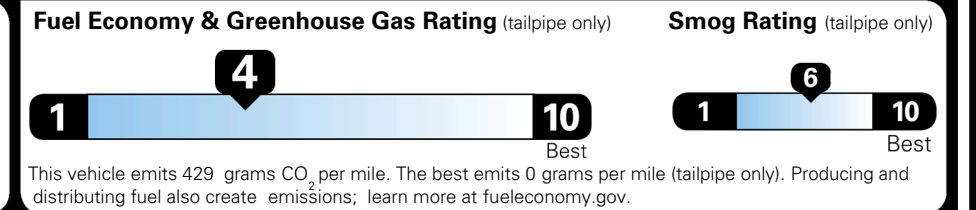

\$495.00
 \$250.00
 \$200.00
 \$165.00

MSRP INCLUDING OPTIONS

\$ 46,900.00

INLAND FREIGHT AND HANDLING

\$ 1,545.00

TOTAL MANUFACTURER'S SUGGESTED RETAIL PRICE ▶

\$ 48,445.00

TOTAL ADDITIONAL WEIGHT: 14.4

EPA DOT Fuel Economy and Environment

Gasoline Vehicle

You spend \$3,500 more in fuel costs over 5 years compared to the average new vehicle.

Annual fuel cost \$2,300

Actual results will vary for many reasons, including driving conditions and how you drive and maintain your vehicle. The average new vehicle gets 29 MPG and costs \$8,000 to fuel over 5 years. Cost estimates are based on 15,000 miles per year at \$ 3.10 per gallon. MPGe is miles per gasoline gallon equivalent. Vehicle emissions are a significant cause of climate change and smog.