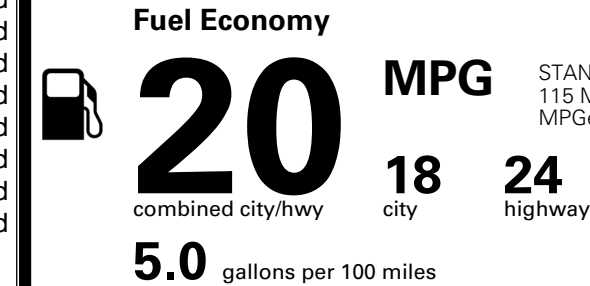

EPA DOT Fuel Economy and Environment

Gasoline Vehicle

STANDARD SUVs range from 12 to 115 MPG. The best vehicle rates 146 MPGe.

You spend **$4,000** more in fuel costs over 5 years compared to the average new vehicle.

Annual fuel cost **$2,500**