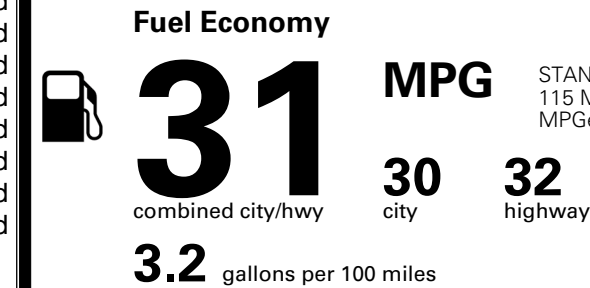

\$ 55,115.00

INLAND FREIGHT AND HANDLING

\$ 1,545.00

TOTAL MANUFACTURER'S SUGGESTED RETAIL PRICE ▶

\$ 56,660.00

TOTAL ADDITIONAL WEIGHT:

*Additional terms and conditions apply.

**Kia Connect may be currently unavailable for some Model Year 2022 and newer vehicles sold or purchased in Massachusetts; please see owners.kia.com for more information.

EPA DOT Fuel Economy and Environment

Gasoline Vehicle

STANDARD SUVs range from 13 to 115 MPG. The best vehicle rates 146 MPGe.

You save \$500
 in fuel costs over 5 years compared to the average new vehicle.