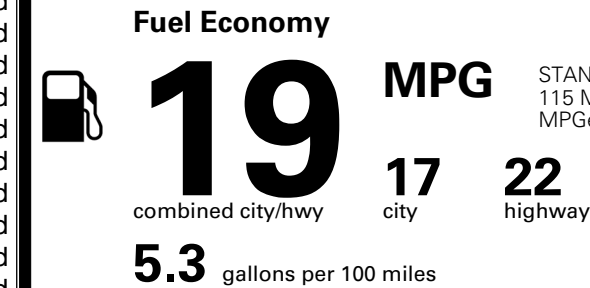

\$295.00
 \$255.00

MSRP INCLUDING OPTIONS

\$ 57,340.00

INLAND FREIGHT AND HANDLING

\$ 1,545.00

TOTAL MANUFACTURER'S SUGGESTED RETAIL PRICE ▶

\$ 58,885.00

TOTAL ADDITIONAL WEIGHT: 7.2

EPA DOT Fuel Economy and Environment

Gasoline Vehicle

STANDARD SUVs range from 13 to 115 MPG. The best vehicle rates 146 MPGe.

You spend
\$4,250
 more in fuel costs
 over 5 years
 compared to the
 average new vehicle.

Annual fuel cost
\$2,450

Fuel Economy & Greenhouse Gas Rating (tailpipe only)

This vehicle emits 467 grams CO₂ per mile. The best emits 0 grams per mile (tailpipe only). Producing and distributing fuel also create emissions; learn more at fueleconomy.gov.