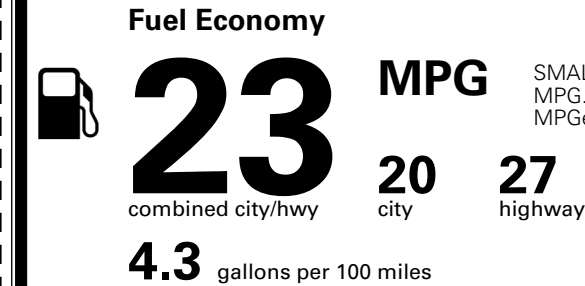

\$495.00
 \$265.00
 \$200.00
 \$130.00

MSRP INCLUDING OPTIONS

\$ 41,080.00

INLAND FREIGHT AND HANDLING

\$ 1,495.00

TOTAL MANUFACTURER'S SUGGESTED RETAIL PRICE ►

\$ 42,575.00

TOTAL ADDITIONAL WEIGHT: 22.8

EPA DOT Fuel Economy and Environment

Gasoline Vehicle

SMALL SUVs range from 14 to 125 MPG. The best vehicle rates 146 MPGe.

You spend
\$2,250
 more in fuel costs
 over 5 years
 compared to the
 average new vehicle.