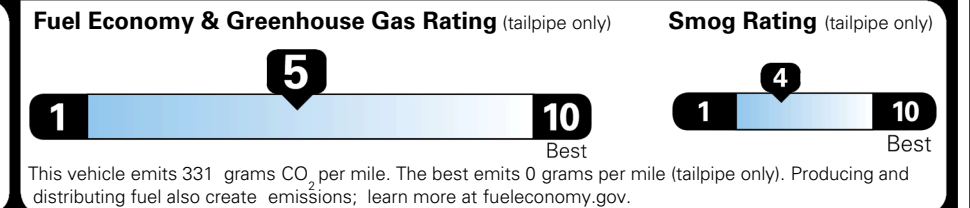

\$495.00
 \$4,400.00

MSRP INCLUDING OPTIONS

\$ 38,685.00

INLAND FREIGHT AND HANDLING

\$ 1,245.00

TOTAL MANUFACTURER'S SUGGESTED RETAIL PRICE ▶

\$ 39,930.00

TOTAL ADDITIONAL WEIGHT: 7.3

EPA DOT Fuel Economy and Environment

Gasoline Vehicle

You spend **\$750** more in fuel costs over 5 years compared to the average new vehicle.

Annual fuel cost **\$1,850**

Actual results will vary for many reasons, including driving conditions and how you drive and maintain your vehicle. The average new vehicle gets 29 MPG and costs \$8,500 to fuel over 5 years. Cost estimates are based on 15,000 miles per year at \$ 3.30 per gallon. MPGe is miles per gasoline gallon equivalent. Vehicle emissions are a significant cause of climate change and smog.