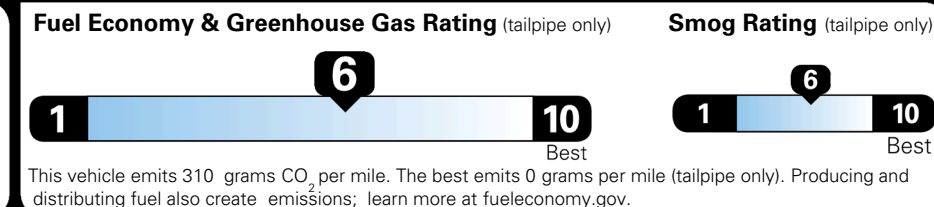

\$495.00
 \$295.00
 \$2,200.00
 \$200.00

MSRP INCLUDING OPTIONS

\$ 31,680.00

INLAND FREIGHT AND HANDLING

\$ 1,245.00

TOTAL MANUFACTURER'S SUGGESTED RETAIL PRICE ▶

\$ 32,925.00

TOTAL ADDITIONAL WEIGHT: 7.3

EPA DOT Fuel Economy and Environment

Gasoline Vehicle

You save \$0
 in fuel costs over 5 years compared to the average new vehicle.

Annual fuel cost \$1,700

Actual results will vary for many reasons, including driving conditions and how you drive and maintain your vehicle. The average new vehicle gets 29 MPG and costs \$8,500 to fuel over 5 years. Cost estimates are based on 15,000 miles per year at \$ 3.30 per gallon. MPGe is miles per gasoline gallon equivalent. Vehicle emissions are a significant cause of climate change and smog.