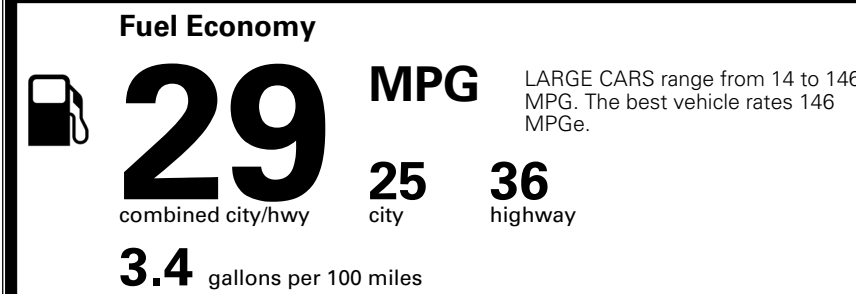

EPA DOT Fuel Economy and Environment

Gasoline Vehicle

You save $0
in fuel costs over 5 years compared to the average new vehicle.

Annual fuel cost
$1,700