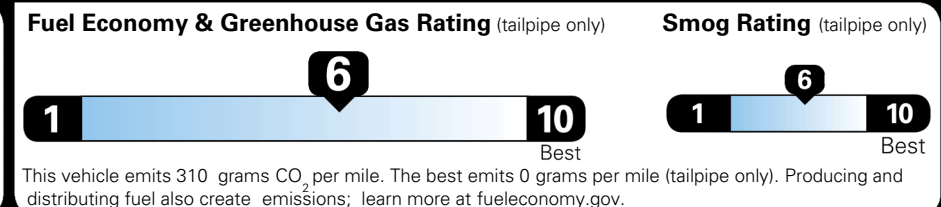

EPA DOT Fuel Economy and Environment

Gasoline Vehicle

You save \$0
 in fuel costs over 5 years compared to the average new vehicle.

Annual fuel cost
\$1,700

Actual results will vary for many reasons, including driving conditions and how you drive and maintain your vehicle. The average new vehicle gets 29 MPG and costs \$8,500 to fuel over 5 years. Cost estimates are based on 15,000 miles per year at \$ 3.30 per gallon. MPGe is miles per gasoline gallon equivalent. Vehicle emissions are a significant cause of climate change and smog.