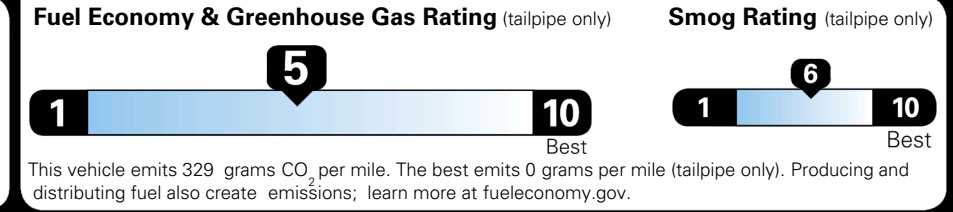

Actual results will vary for many reasons, including driving conditions and how you drive and maintain your vehicle. The average new vehicle gets 29 MPG and costs $8,500 to fuel over 5 years. Cost estimates are based on 15,000 miles per year at $ 3.30 per gallon. MPGe is miles per gasoline gallon equivalent. Vehicle emissions are a significant cause of climate change and smog.

fueleconomy.gov

Calculate personalized estimates and compare vehicles