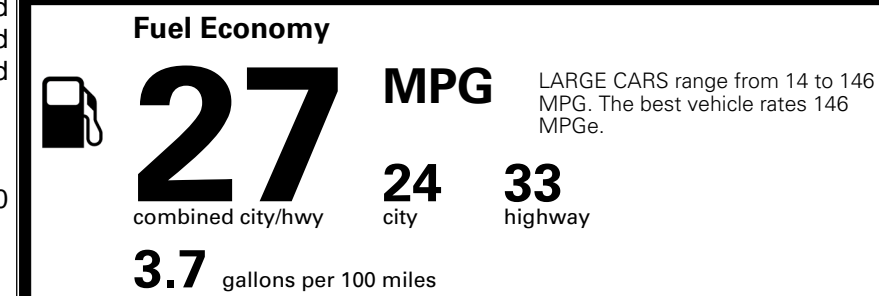

### EPA DOT Fuel Economy and Environment

Gasoline Vehicle

You spend  
**\$750**  
 more in fuel costs  
 over 5 years  
 compared to the  
 average new vehicle.

Annual fuel cost  
**\$1,850**

Actual results will vary for many reasons, including driving conditions and how you drive and maintain your vehicle. The average new vehicle gets 29 MPG and costs \$8,500 to fuel over 5 years. Cost estimates are based on 15,000 miles per year at \$ 3.30 per gallon. MPGe is miles per gasoline gallon equivalent. Vehicle emissions are a significant cause of climate change and smog.