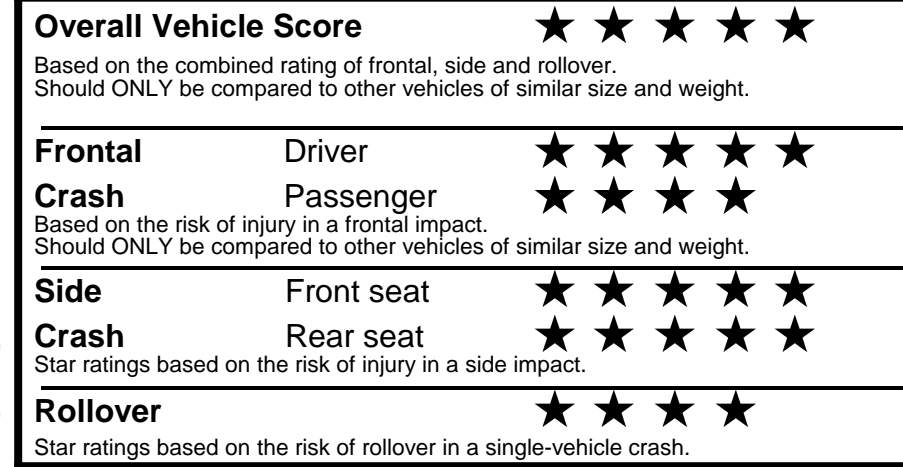

### GOVERNMENT 5-STAR SAFETY RATINGS

Star ratings range from 1 to 5 stars (★★★★★) with 5 being the highest.  
 Source: National Highway Traffic Safety Administration (NHTSA).  
[www.safercar.gov](http://www.safercar.gov) or 1-888-327-4236