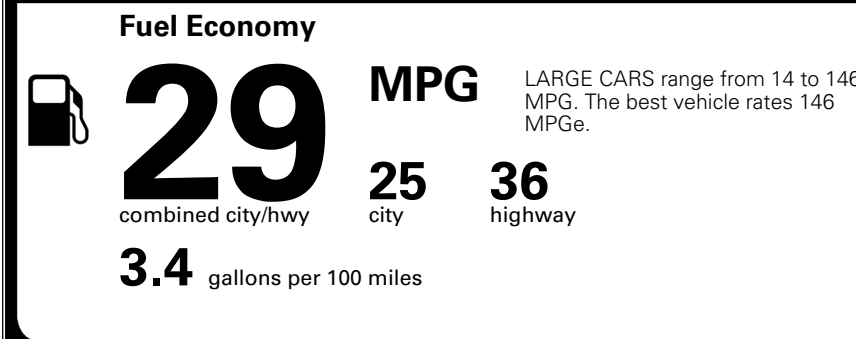

MSRP INCLUDING OPTIONS \$ 32,030.00

INLAND FREIGHT AND HANDLING \$ 1,245.00

TOTAL MANUFACTURER'S SUGGESTED RETAIL PRICE ▶

\$ 33,275.00

TOTAL ADDITIONAL WEIGHT: 8.7

EPA DOT Fuel Economy and Environment

Gasoline Vehicle