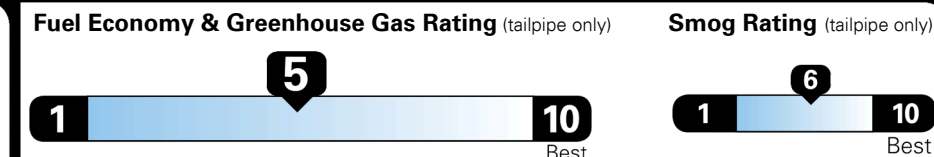

EPA DOT Fuel Economy and Environment

Gasoline Vehicle

You spend \$750 more in fuel costs over 5 years compared to the average new vehicle.

Annual fuel cost \$1,850

This vehicle emits 329 grams CO₂ per mile. The best emits 0 grams per mile (tailpipe only). Producing and distributing fuel also create emissions; learn more at fueleconomy.gov.