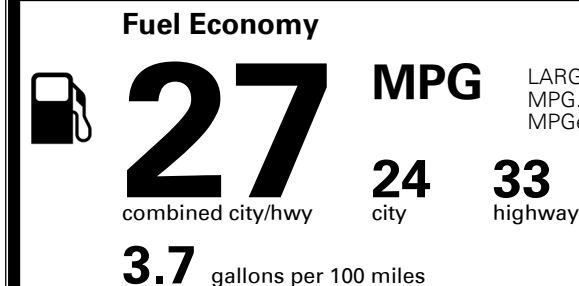

EPA DOT Fuel Economy and Environment

Gasoline Vehicle