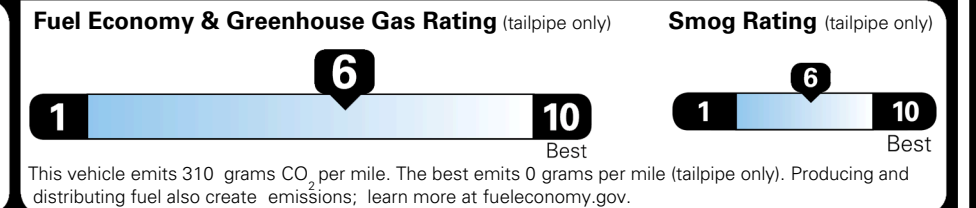

Actual results will vary for many reasons, including driving conditions and how you drive and maintain your vehicle. The average new vehicle gets 29 MPG and costs $8,500 to fuel over 5 years. Cost estimates are based on 15,000 miles per year at $ 3.30 per gallon. MPGe is miles per gasoline gallon equivalent. Vehicle emissions are a significant cause of climate change and smog.

fueleconomy.gov

Calculate personalized estimates and compare vehicles

GOVERNMENT 5-STAR SAFETY RATINGS

PARTS CONTENT INFORMATION

Overall Vehicle Score ★ ★ ★ ★ ★

Based on the combined rating of frontal, side and rollover. Should ONLY be compared to other vehicles of similar size and weight.

Frontal Driver ★ ★ ★ ★ ★

Crash Passenger ★ ★ ★ ★ ★

Based on the risk of injury in a frontal impact. Should ONLY be compared to other vehicles of similar size and weight.

Side Front seat ★ ★ ★ ★ ★

Crash Rear seat ★ ★ ★ ★ ★

Star ratings based on the risk of injury in a side impact.

Rollover ★ ★ ★ ★ ★

Star ratings based on the risk of rollover in a single-vehicle crash.

Star ratings range from 1 to 5 stars (★★★★★) with 5 being the highest.

Source: National Highway Traffic Safety Administration (NHTSA).

www.safercar.gov or 1-888-327-4236

Manufacturer's suggested retail price includes Manufacturer's recommended pre-delivery service. License and title fees, state and local taxes and other dealer installed options and accessories are not included in the manufacturer's suggested retail price.

FOR VEHICLES IN THIS CAR LINE U.S./CANADIAN PARTS CONTENT: 0 %

MAJOR SOURCES OF FOREIGN PARTS: KOREA: 90%

NOTE: PARTS CONTENT DOES NOT INCLUDE FINAL ASSEMBLY, DISTRIBUTION, OR OTHER NON-PARTS COSTS.

FOR THIS VEHICLE FINAL ASSEMBLY POINT: HWASUNG, KOREA

COUNTRY OF ORIGIN ENGINE (MOTOR): KOREA

TRANSMISSION: KOREA

*Additional terms and conditions apply.

**Kia Connect may be currently unavailable for some Model Year 2022 and newer vehicles sold or purchased in Massachusetts; please see owners.kia.com for more information.

NOTE: When you purchase this vehicle, Kia America, Inc. collects personal information you provide to the dealership. For information on our collection and use of personal information and your rights, please see our Privacy Policy on www.kia.com.