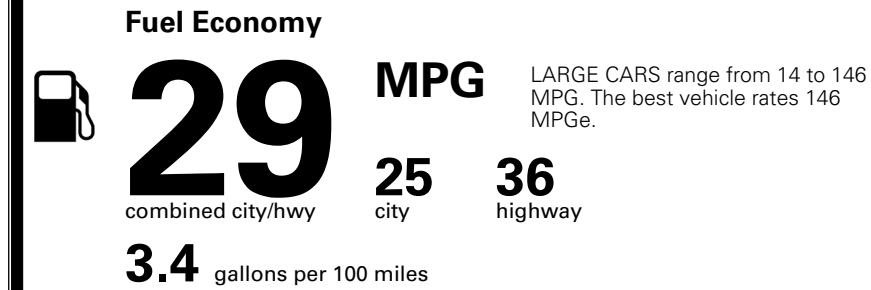

\$ 1,245.00

TOTAL MANUFACTURER'S SUGGESTED RETAIL PRICE ▶

\$ 32,630.00

TOTAL ADDITIONAL WEIGHT: 7.3

EPA DOT Fuel Economy and Environment

Gasoline Vehicle

You save \$0
 in fuel costs over 5 years compared to the average new vehicle.