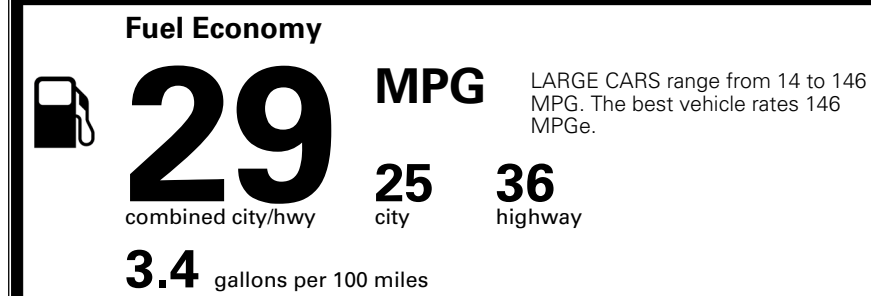

\$295.00
 \$2,200.00
 \$200.00
 \$350.00

\$ 31,535.00

\$ 1,245.00

\$ 32,780.00

EPA DOT Fuel Economy and Environment

Gasoline Vehicle

You save \$0
 in fuel costs over 5 years compared to the average new vehicle.