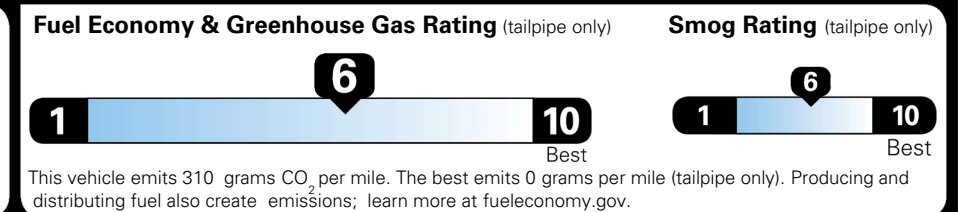

Actual results will vary for many reasons, including driving conditions and how you drive and maintain your vehicle. The average new vehicle gets 29 MPG and costs $8,500 to fuel over 5 years. Cost estimates are based on 15,000 miles per year at $ 3.30 per gallon. MPGe is miles per gasoline gallon equivalent. Vehicle emissions are a significant cause of climate change and smog.

fueleconomy.gov
Calculate personalized estimates and compare vehicles

Smartphone QR Code