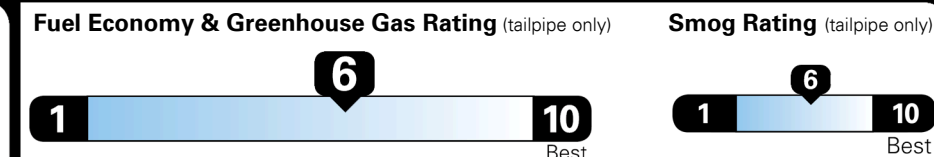

This vehicle emits 310 grams CO₂ per mile. The best emits 0 grams per mile (tailpipe only). Producing and distributing fuel also create emissions; learn more at fueleconomy.gov.

Actual results will vary for many reasons, including driving conditions and how you drive and maintain your vehicle. The average new vehicle gets 28 MPG and costs $9,500 to fuel over 5 years. Cost estimates are based on 15,000 miles per year at $ 3.50 per gallon. MPGe is miles per gasoline gallon equivalent. Vehicle emissions are a significant cause of climate change and smog.

fueleconomy.gov

Calculate personalized estimates and compare vehicles

GOVERNMENT 5-STAR SAFETY RATINGS

Overall Vehicle Score ★ ★ ★ ★ ★

Based on the combined rating of frontal, side and rollover. Should ONLY be compared to other vehicles of similar size and weight.

Frontal Driver ★ ★ ★ ★ ★

Crash Passenger ★ ★ ★ ★ ★

Based on the risk of injury in a frontal impact. Should ONLY be compared to other vehicles of similar size and weight.

Side Front seat ★ ★ ★ ★ ★

Crash Rear seat ★ ★ ★ ★ ★

Star ratings based on the risk of injury in a side impact.

Rollover ★ ★ ★ ★ ★

Star ratings based on the risk of rollover in a single-vehicle crash.

Star ratings range from 1 to 5 stars (★★★★★) with 5 being the highest.

Source: National Highway Traffic Safety Administration (NHTSA).

www.safercar.gov or 1-888-327-4236

Manufacturer's suggested retail price includes Manufacturer's recommended pre-delivery service. License and title fees, state and local taxes and other dealer installed options and accessories are not included in the manufacturer's suggested retail price.

PARTS CONTENT INFORMATION

FOR VEHICLES IN THIS CAR LINE U.S./CANADIAN PARTS CONTENT: 0 %

MAJOR SOURCES OF FOREIGN PARTS: KOREA: 95%

NOTE: PARTS CONTENT DOES NOT INCLUDE FINAL ASSEMBLY, DISTRIBUTION, OR OTHER NON-PARTS COSTS.

FOR THIS VEHICLE FINAL ASSEMBLY POINT: HWASUNG, KOREA

COUNTRY OF ORIGIN

ENGINE (MOTOR): KOREA

TRANSMISSION: KOREA