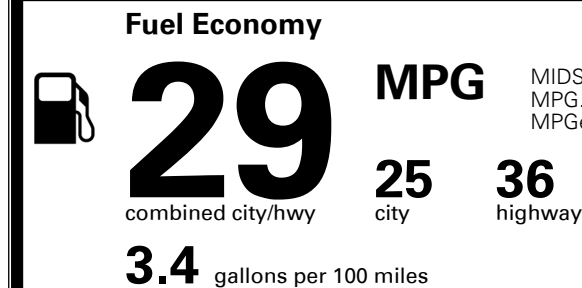

EPA DOT Fuel Economy and Environment

Gasoline Vehicle

MIDSIZE CARS range from 15 to 137 MPG. The best vehicle rates 140 MPGe.

You save $500
in fuel costs over 5 years compared to the average new vehicle.

Annual fuel cost $1,800