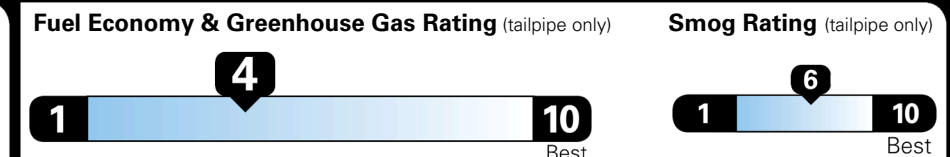

This vehicle emits 428 grams CO₂ per mile. The best emits 0 grams per mile (tailpipe only). Producing and distributing fuel also create emissions; learn more at fueleconomy.gov.

Actual results will vary for many reasons, including driving conditions and how you drive and maintain your vehicle. The average new vehicle gets 29 MPG and costs $8,500 to fuel over 5 years. Cost estimates are based on 15,000 miles per year at $ 3.30 per gallon. MPGe is miles per gasoline gallon equivalent. Vehicle emissions are a significant cause of climate change and smog.

fueleconomy.gov

Calculate personalized estimates and compare vehicles

GOVERNMENT 5-STAR SAFETY RATINGS

PARTS CONTENT INFORMATION

Overall Vehicle Score		Not Rated
Based on the combined rating of frontal, side and rollover. Should ONLY be compared to other vehicles of similar size and weight.		
Frontal	Driver	★ ★ ★ ★ ★
Crash	Passenger	★ ★ ★ ★
Based on the risk of injury in a frontal impact. Should ONLY be compared to other vehicles of similar size and weight.		
Side	Front seat	Not Rated
Crash	Rear seat	Not Rated
Star ratings based on the risk of injury in a side impact.		
Rollover		★ ★ ★ ★
Star ratings based on the risk of rollover in a single-vehicle crash.		

FOR VEHICLES IN THIS CAR LINE U.S./CANADIAN PARTS CONTENT: 2 %

MAJOR SOURCES OF FOREIGN PARTS: KOREA: 95%

NOTE: PARTS CONTENT DOES NOT INCLUDE FINAL ASSEMBLY, DISTRIBUTION, OR OTHER NON-PARTS COSTS.

FOR THIS VEHICLE FINAL ASSEMBLY POINT: GWANGMYEONG, KOREA

COUNTRY OF ORIGIN
ENGINE (MOTOR): KOREA
TRANSMISSION: KOREA

Star ratings range from 1 to 5 stars (★★★★★) with 5 being the highest. Source: National Highway Traffic Safety Administration (NHTSA). www.safercar.gov or 1-888-327-4236

Manufacturer's suggested retail price includes Manufacturer's recommended pre-delivery service. License and title fees, state and local taxes and other dealer installed options and accessories are not included in the manufacturer's suggested retail price.