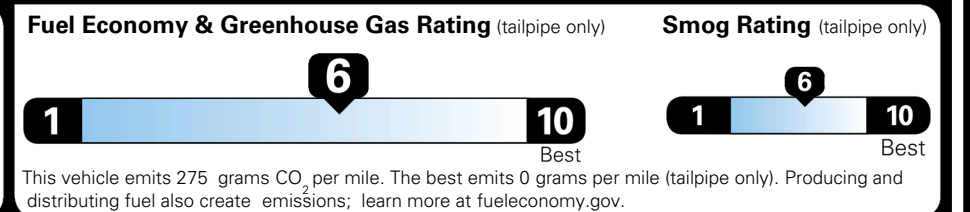

Actual results will vary for many reasons, including driving conditions and how you drive and maintain your vehicle. The average new vehicle gets 29 MPG and costs $8,500 to fuel over 5 years. Cost estimates are based on 15,000 miles per year at $ 3.30 per gallon. MPGe is miles per gasoline gallon equivalent. Vehicle emissions are a significant cause of climate change and smog.

fueleconomy.gov
Calculate personalized estimates and compare vehicles

Smartphone QR Code

GOVERNMENT 5-STAR SAFETY RATINGS

Overall Vehicle Score	Not Rated
Based on the combined rating of frontal, side and rollover. Should ONLY be compared to other vehicles of similar size and weight.	
Frontal	Driver ★ ★ ★ ★ ★
Crash	Passenger ★ ★ ★ ★
Based on the risk of injury in a frontal impact. Should ONLY be compared to other vehicles of similar size and weight.	
Side	Front seat Not Rated
Crash	Rear seat Not Rated
Star ratings based on the risk of injury in a side impact.	
Rollover	★ ★ ★ ★
Star ratings based on the risk of rollover in a single-vehicle crash.	

Star ratings range from 1 to 5 stars (★★★★★) with 5 being the highest.
Source: National Highway Traffic Safety Administration (NHTSA).
www.safercar.gov or 1-888-327-4236

Manufacturer's suggested retail price includes Manufacturer's recommended pre-delivery service. License and title fees, state and local taxes and other dealer installed options and accessories are not included in the manufacturer's suggested retail price.

PARTS CONTENT INFORMATION

FOR VEHICLES IN THIS CAR LINE U.S./CANADIAN PARTS CONTENT: 2 %

MAJOR SOURCES OF FOREIGN PARTS: KOREA: 90%

NOTE: PARTS CONTENT DOES NOT INCLUDE FINAL ASSEMBLY, DISTRIBUTION, OR OTHER NON-PARTS COSTS.

FOR THIS VEHICLE FINAL ASSEMBLY POINT: GWANGMYEONG, KOREA

COUNTRY OF ORIGIN ENGINE (MOTOR): KOREA
TRANSMISSION: KOREA