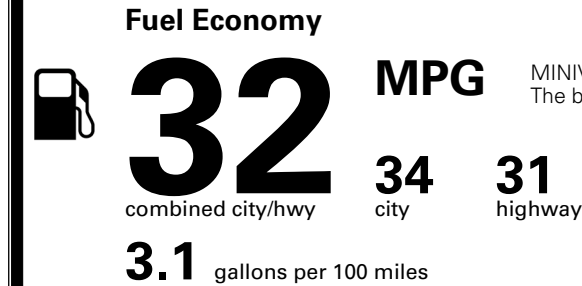

MSRP INCLUDING OPTIONS \$ 50,520.00

INLAND FREIGHT AND HANDLING \$ 1,545.00

TOTAL MANUFACTURER'S SUGGESTED RETAIL PRICE ▶

\$ 52,065.00

TOTAL ADDITIONAL WEIGHT: 18.9

EPA DOT Fuel Economy and Environment

Gasoline Vehicle

MINIVANS range from 20 to 83 MPG. The best vehicle rates 146 MPGe.

You save \$750
 in fuel costs over 5 years compared to the average new vehicle.

Annual fuel cost \$1,550

This vehicle emits 275 grams CO₂ per mile. The best emits 0 grams per mile (tailpipe only). Producing and distributing fuel also create emissions; learn more at fueleconomy.gov.