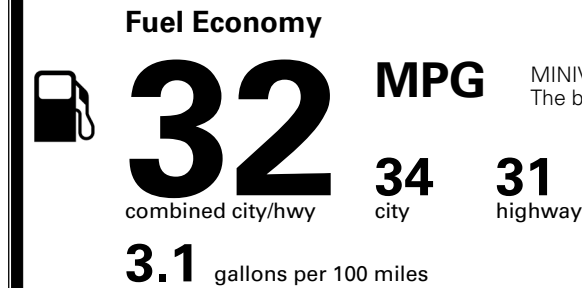

## EPA DOT Fuel Economy and Environment

Gasoline Vehicle

MINIVANS range from 20 to 83 MPG. The best vehicle rates 146 MPGe.

**You save \$750**  
 in fuel costs over 5 years compared to the average new vehicle.