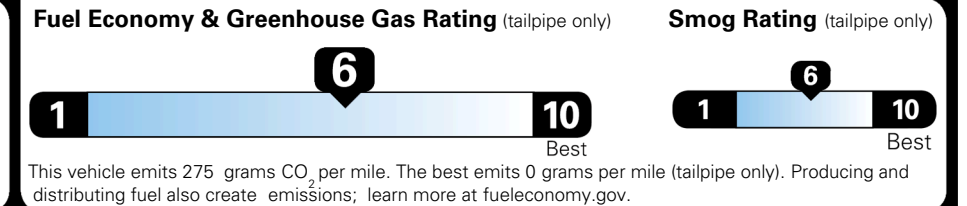

Actual results will vary for many reasons, including driving conditions and how you drive and maintain your vehicle. The average new vehicle gets 29 MPG and costs $8,500 to fuel over 5 years. Cost estimates are based on 15,000 miles per year at $ 3.30 per gallon. MPGe is miles per gasoline gallon equivalent. Vehicle emissions are a significant cause of climate change and smog.

fueleconomy.gov

Calculate personalized estimates and compare vehicles

GOVERNMENT 5-STAR SAFETY RATINGS

Overall Vehicle Score	Not Rated
Based on the combined rating of frontal, side and rollover. Should ONLY be compared to other vehicles of similar size and weight.	
Frontal	Driver ★ ★ ★ ★ ★
Crash	Passenger ★ ★ ★ ★
Based on the risk of injury in a frontal impact. Should ONLY be compared to other vehicles of similar size and weight.	
Side	Front seat Not Rated
Crash	Rear seat Not Rated
Star ratings based on the risk of injury in a side impact.	
Rollover	★ ★ ★ ★
Star ratings based on the risk of rollover in a single-vehicle crash.	

Star ratings range from 1 to 5 stars (★★★★★) with 5 being the highest.
Source: National Highway Traffic Safety Administration (NHTSA).
www.safercar.gov or 1-888-327-4236

Manufacturer's suggested retail price includes Manufacturer's recommended pre-delivery service. License and title fees, state and local taxes and other dealer installed options and accessories are not included in the manufacturer's suggested retail price.

PARTS CONTENT INFORMATION

FOR VEHICLES IN THIS CAR LINE U.S./CANADIAN PARTS CONTENT: 2 %

MAJOR SOURCES OF FOREIGN PARTS: KOREA: 90%

NOTE: PARTS CONTENT DOES NOT INCLUDE FINAL ASSEMBLY, DISTRIBUTION, OR OTHER NON-PARTS COSTS.

FOR THIS VEHICLE FINAL ASSEMBLY POINT: GWANGMYEONG, KOREA

COUNTRY OF ORIGIN

ENGINE (MOTOR): KOREA

TRANSMISSION: KOREA