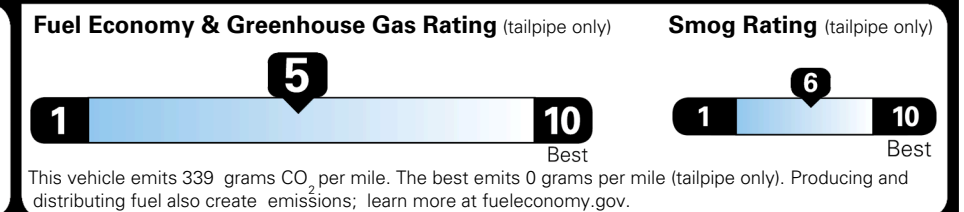

Actual results will vary for many reasons, including driving conditions and how you drive and maintain your vehicle. The average new vehicle gets 29 MPG and costs $8,500 to fuel over 5 years. Cost estimates are based on 15,000 miles per year at $ 3.30 per gallon. MPGe is miles per gasoline gallon equivalent. Vehicle emissions are a significant cause of climate change and smog.

fueleconomy.gov

Calculate personalized estimates and compare vehicles