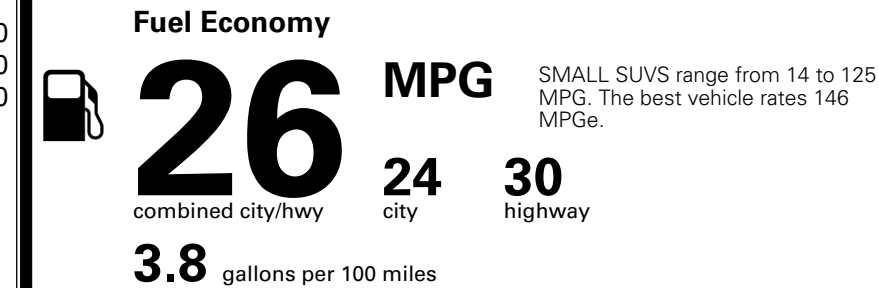

MSRP INCLUDING OPTIONS \$ 31,415.00

INLAND FREIGHT AND HANDLING \$ 1,495.00

TOTAL MANUFACTURER'S SUGGESTED RETAIL PRICE ▶ \$ 32,910.00

TOTAL ADDITIONAL WEIGHT: 10.9

EPA DOT Fuel Economy and Environment

Gasoline Vehicle