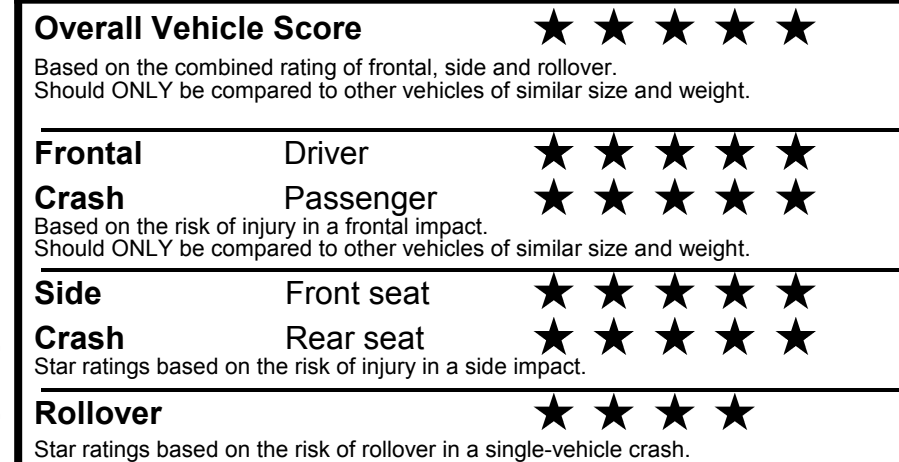

fueleconomy.gov

Calculate personalized estimates and compare vehicles

GOVERNMENT 5-STAR SAFETY RATINGS

Star ratings range from 1 to 5 stars (★★★★★) with 5 being the highest. Source: National Highway Traffic Safety Administration (NHTSA). www.safercar.gov or 1-888-327-4236