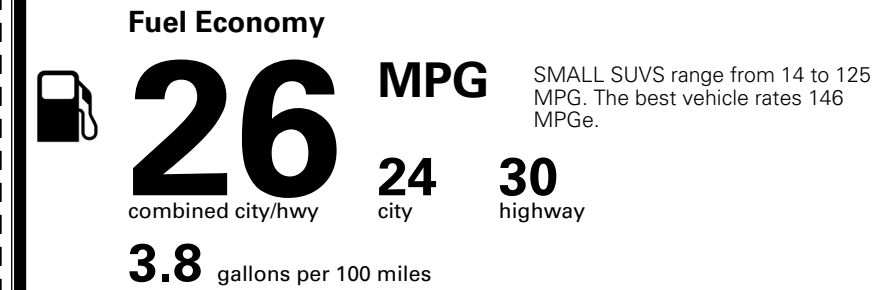

EPA DOT Fuel Economy and Environment

Gasoline Vehicle

You spend $1,000 more in fuel costs over 5 years compared to the average new vehicle.

Annual fuel cost $1,900