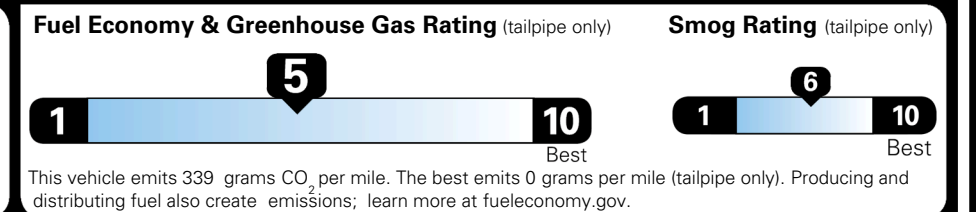

EPA DOT Fuel Economy and Environment

Gasoline Vehicle

You spend \$1,000 more in fuel costs over 5 years compared to the average new vehicle.

Annual fuel cost \$1,900

Actual results will vary for many reasons, including driving conditions and how you drive and maintain your vehicle. The average new vehicle gets 29 MPG and costs \$8,500 to fuel over 5 years. Cost estimates are based on 15,000 miles per year at \$ 3.30 per gallon. MPGe is miles per gasoline gallon equivalent. Vehicle emissions are a significant cause of climate change and smog.