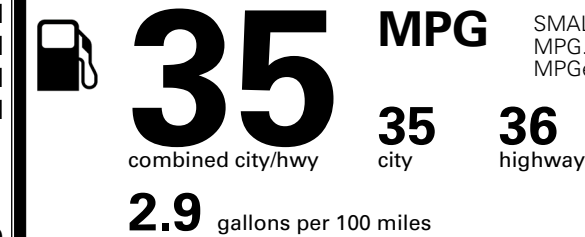

TOTAL MANUFACTURER'S SUGGESTED RETAIL PRICE ▶

\$ 36,760.00

TOTAL ADDITIONAL WEIGHT: 9.9

EPA DOT Fuel Economy and Environment

Gasoline Vehicle

Fuel Economy

SMALL SUVs range from 14 to 125 MPG. The best vehicle rates 146 MPGe.

You save
\$1,500
 in fuel costs
 over 5 years
 compared to the
 average new vehicle.

Annual fuel cost
\$1,400

Fuel Economy & Greenhouse Gas Rating (tailpipe only)

Smog Rating (tailpipe only)

This vehicle emits 251 grams CO₂ per mile. The best emits 0 grams per mile (tailpipe only). Producing and distributing fuel also create emissions; learn more at fueleconomy.gov.